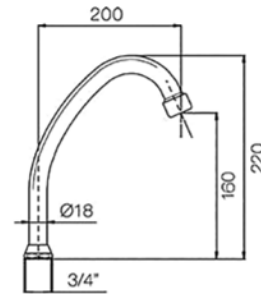

F508

Canne per monoforo universale con rompighetto e ghiera Universal spout for single hole with jet-breaker brass and hexagonal cap