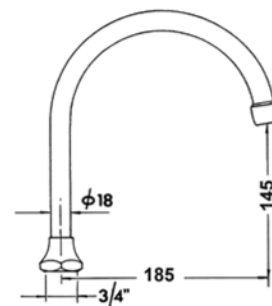

Canne e tubi
Connections and pipes

F506

Canne per lavello "S" con rompighetto e ghiera "S" spout for sink with jet-breaker brass and hexagonal cap

CROMATO - chrome-plated

Codice Code	Misura Size	Confez. Pieces	Scatola Box	Prezzo cad. Unit price
F506CR001	3/4" L=160 mm	10	-	-
F506CR002	3/4" L=200 mm	10	-	-
F506CR003	3/4" L=250 mm	10	-	-
F506CR004	3/4" L=300 mm	10	-	-
F506CR005	3/4" L=350 mm	10	-	-
F506CR006	3/4" L=400 mm	10	-	-

F507

Canne per lavello "U" con rompighetto e ghiera "U" spout for sink with jet-breaker brass and hexagonal cap

CROMATO - chrome-plated

Codice Code	Misura Size	Confez. Pieces	Scatola Box	Prezzo cad. Unit price
F507CR001	3/4" L=160 mm	10	-	-
F507CR002	3/4" L=200 mm	10	-	-
F507CR003	3/4" L=250 mm	10	-	-
F507CR004	3/4" L=300 mm	10	-	-

F509

Canne a ponte attacco 3/4" con rompighetto e ghiera Bridge shaped spout for sink with jet-breaker brass and hexagonal cap

CROMATO - chrome-plated

Codice Code	Misura Size	Confez. Pieces	Scatola Box	Prezzo cad. Unit price
F509CR001	3/4" L=185 mm	10	-	-

F510

Canne universale a ponte fissa attacco 3/4" con ghiera esagonale Fixed universal spout bridge with hexagonal cap 3/4"

CROMATO - chrome-plated

Codice Code	Misura Size	Confez. Pieces	Scatola Box	Prezzo cad. Unit price
F510CR001	3/4" L=230 mm	10	-	-