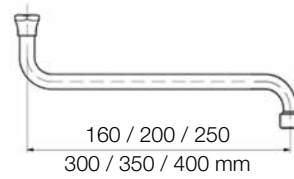

Canne e tubi
Connections and pipes

F506

Canne per lavello "S" con rompighetto e ghiera "S" spout for sink with jet-breaker brass and hexagonal cap

CROMATO - chrome-plated

Codice Code	Misura Size	Confez. Pieces	Scatola Box	Prezzo cad. Unit price
F506CR001	3/4" L=160 mm	10	-	-
F506CR002	3/4" L=200 mm	10	-	-
F506CR003	3/4" L=250 mm	10	-	-
F506CR004	3/4" L=300 mm	10	-	-
F506CR005	3/4" L=350 mm	10	-	-
F506CR006	3/4" L=400 mm	10	-	-