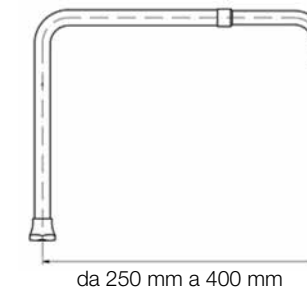

Canne e tubi
Connections and pipes

F506

Canne per lavello "S" con rompighetto e ghiera "S" spout for sink with jet-breaker brass and hexagonal cap

CROMATO - chrome-plated

Codice Code	Misura Size	Confez. Pieces	Scatola Box	Prezzo cad. Unit price
F506CR001	3/4" L=160 mm	10	-	-
F506CR002	3/4" L=200 mm	10	-	-
F506CR003	3/4" L=250 mm	10	-	-
F506CR004	3/4" L=300 mm	10	-	-
F506CR005	3/4" L=350 mm	10	-	-
F506CR006	3/4" L=400 mm	10	-	-

F509

Canne a ponte attacco 3/4" con rompighetto e ghiera Bridge shaped spout for sink with jet-breaker brass and hexagonal cap

CROMATO - chrome-plated

Codice Code	Misura Size	Confez. Pieces	Scatola Box	Prezzo cad. Unit price
F509CR001	3/4" L=185 mm	10	-	-

F510

Canne universale a ponte fissa attacco 3/4" con ghiera esagonale Fixed universal spout bridge with hexagonal cap 3/4"

CROMATO - chrome-plated

Codice Code	Misura Size	Confez. Pieces	Scatola Box	Prezzo cad. Unit price
F510CR001	3/4" L=230 mm	10	-	-

F511

Canne universale a ponte regolabile attacco 3/4" con ghiera esagonale Adjustable universal spout bridge with hexagonal cap 3/4"

CROMATO - chrome-plated

Codice Code	Misura Size	Confez. Pieces	Scatola Box	Prezzo cad. Unit price
F511CR001	3/4" L=250/400 mm	10	-	-